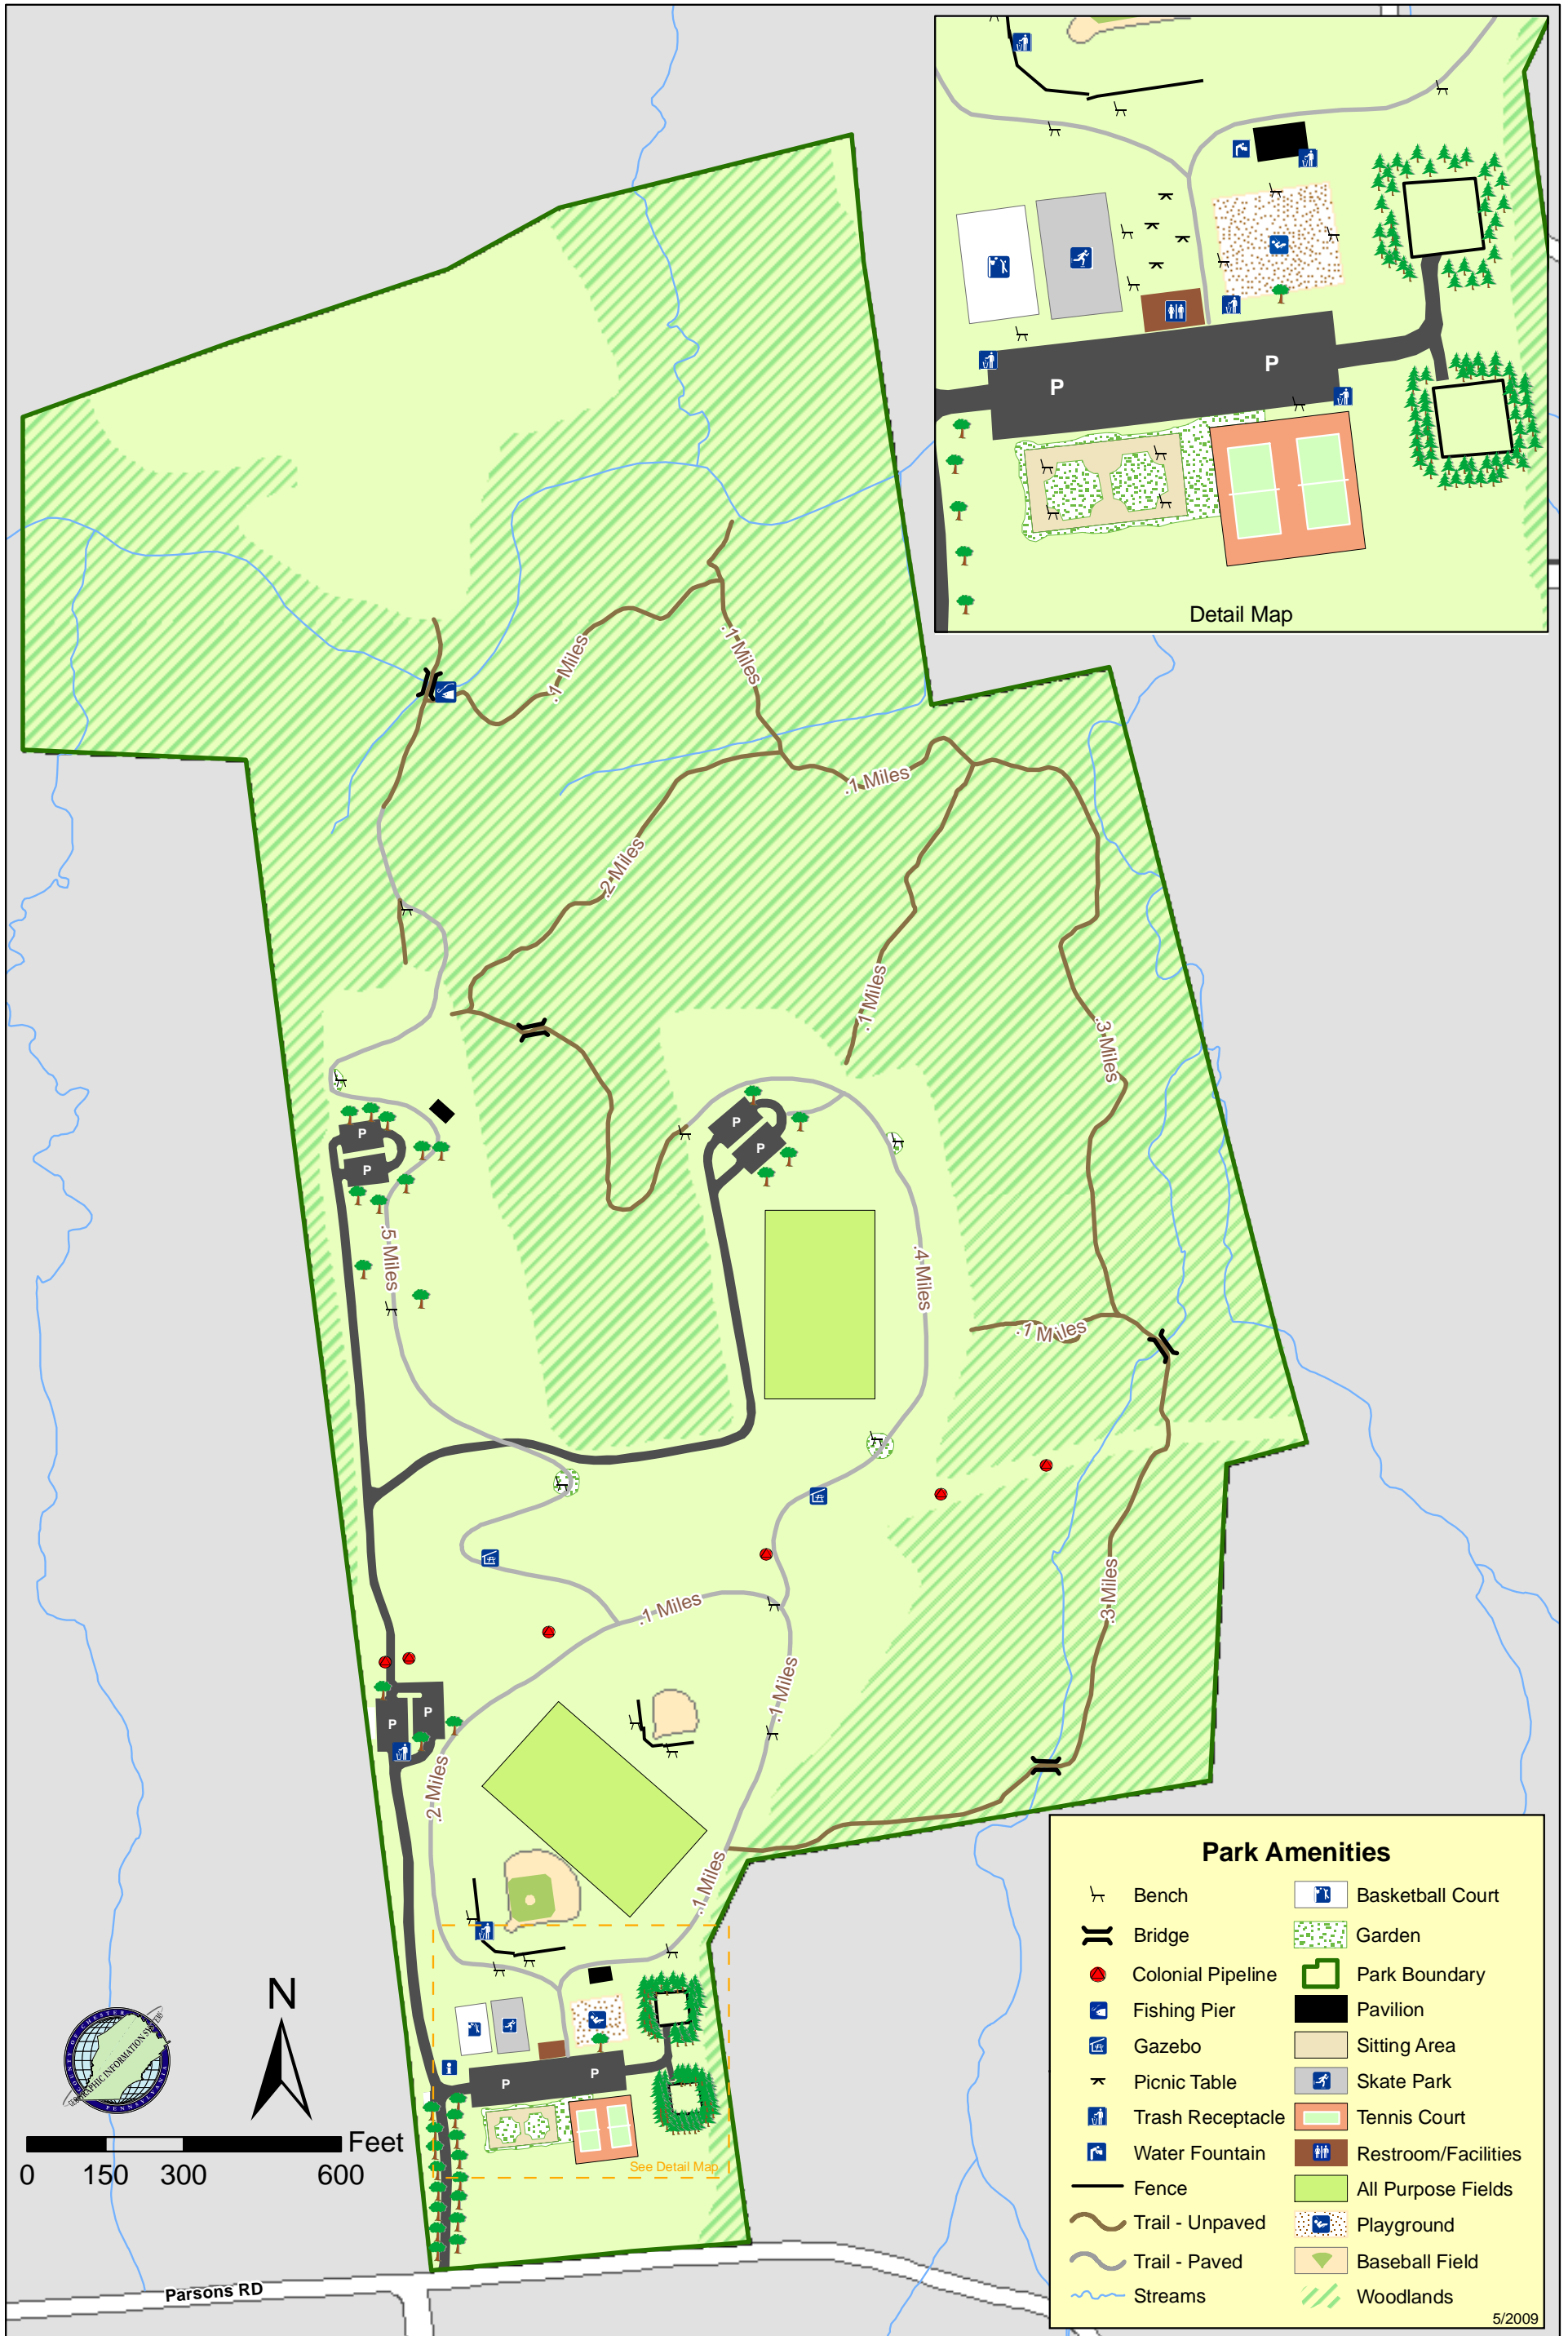

Elwood L. Crossan - Franklin Township Park

Detail Map

Park Amenities

	Bench		Basketball Court
	Bridge		Garden
	Colonial Pipeline		Park Boundary
	Fishing Pier		Pavilion
	Gazebo		Sitting Area
	Picnic Table		Skate Park
	Trash Receptacle		Tennis Court
	Water Fountain		Restroom/Facilities
	Fence		All Purpose Fields
	Trail - Unpaved		Playground
	Trail - Paved		Baseball Field
	Streams		Woodlands